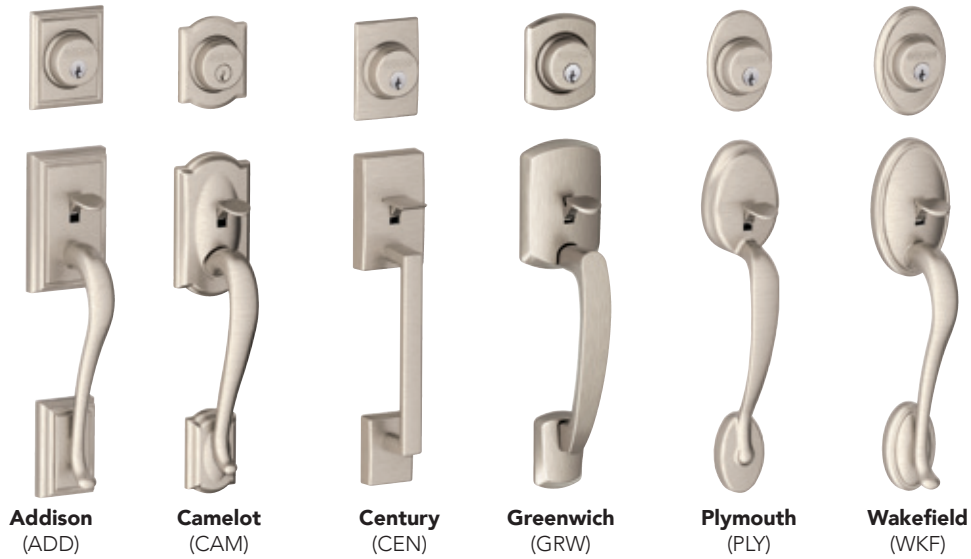

**FC58
Available
Exterior
Styles**