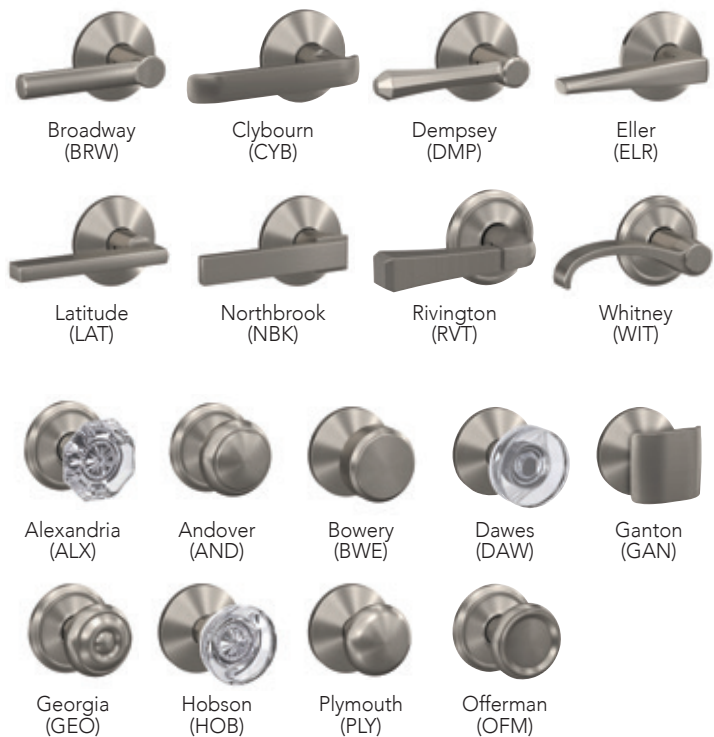

Split finish - add \$6.50 to highest list price; Box pack only

NOTE: For Deadbolts, see page 24

One system. **Endless possibilities.**

Schlage Custom™ Door Hardware is uniquely designed with premium style in mind. Add instant polish to the look of any room with Schlage’s architecturally-inspired knobs, levers and trim in lustrous, long-lasting finishes – all at an affordable price. Pair interior hardware with Schlage Custom™ Handlesets to coordinate the look inside and out.

Express your style

- Give your interior doors a designer makeover with Schlage Custom Door Hardware
- Feature real glass knobs at an affordable price
- Concealed screws and low profile trim offer a cleaner look
- Pair with Schlage Custom Handlesets to create a consistent look from the front door to the back

Proven quality and flexibility

- Combined Interior works for both bed/bath and hall/closet doors
- Highest industry ratings for residential security, durability and finish

Easy installation

- Installs in minutes with screwdriver and included allen wrench
- Guarantee fit on standard doors