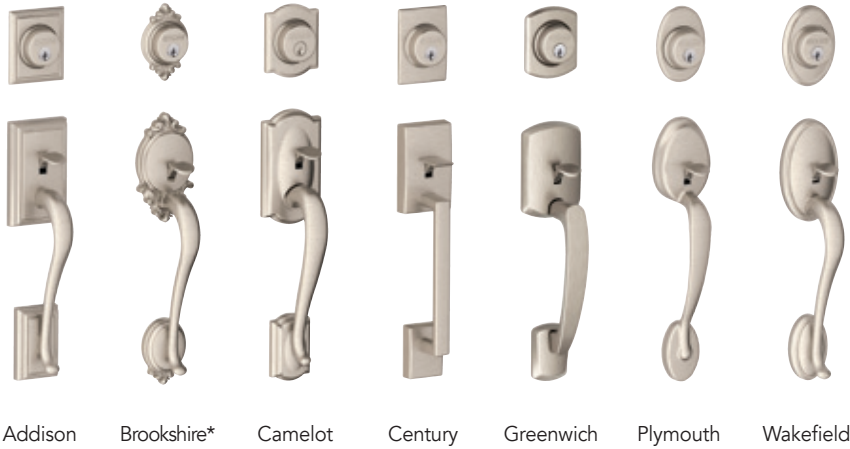

Keypad locks
BE365 & FE595

Keyless convenience with a backup key option

Mechanical

COMPARISON CHART

Broadway lever with Kinsler trim in Satin Nickel

Schlage **Custom**[™]
FC Series

Premium offering with highend quality, designer styles and finishes to complement any room

Decorative Collections
F Series

A step above the standard F Series line with Decorative trim options for additional design possibilities

F Series

Classic line of Schlage door hardware with a variety of knobs and levers on standard trim

J Series

Door hardware performs at a price that won't compromise your budget

Full product offering

FCT SERIES 3/4 TRIM HANDLESETS

FC SERIES LEVERS AND KNOBS

FC SERIES TRIM

Finish options

* Available in Schlage Custom and Schlage Electronics only.

F AND FC SERIES HANDLESETS

*Not available in FC series

DECORATIVE TRIM

B SERIES DEADBOLTS

Deco deadbolts available. See deco trim for details

* No matching deadbolt

F SERIES LEVERS AND KNOBS

About Allegion™