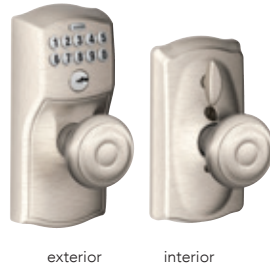

List Price Adders:

Visual Package Options (highlighted) - add \$5 to list price

Triple Option Latch - add \$2 to list price

* Box pack only

Keypad levers

FE595
Camelot x Accent
(CAM) (ACC)

FE595
Camelot x Georgian
(CAM) (GEO)