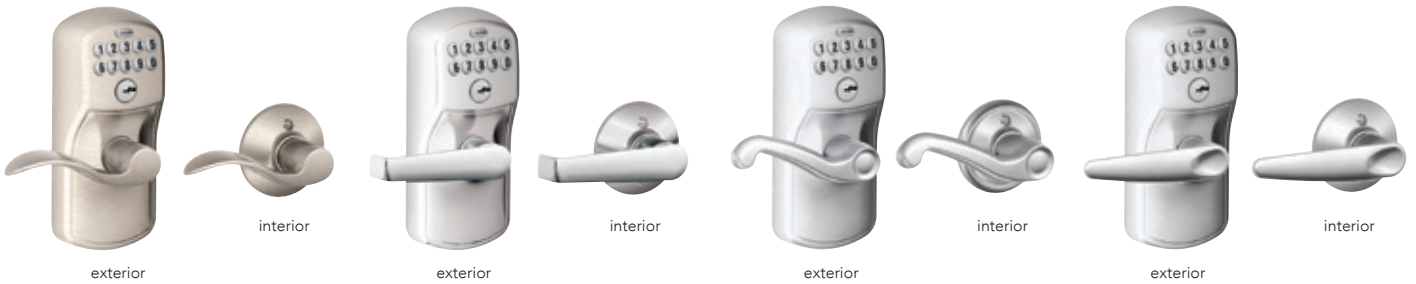

FE575
Plymouth x Accent
(PLY) (ACC)

FE575
Plymouth x Elan
(PLY) (ELA)

FE575
Plymouth x Flair
(PLY) (FLA)

FE575
Plymouth x Jazz
(PLY) (JAZ)

**FE575
Keypad levers with Auto-Lock**

FINISHES

Function	Style/Design	Packaging	605	505	608	609	618	619	620	621	622	625	626	716	613
(CAM) Camelot															
FE575	Accent Lever		•	$235	•	$235	•	$235	$235	•	•	•	$235	$235	•
(PLY) Plymouth															
FE575	Accent Lever		•	•	•	•	•	$235	$235	•	•	•	•	$235	•
FE575	Elan Lever		•	•	•	•	•	•	•	•	•	•	235	•	•
FE575	Flair Lever		•	235	•	235	•	235	235	•	•	•	235	235	•
FE575	Jazz Lever		•	•	•	•	•	•	•	•	•	•	235	•	•
FE575	Plymouth Knob		•	235	•	•	•	•	•	•	•	•	•	•	•