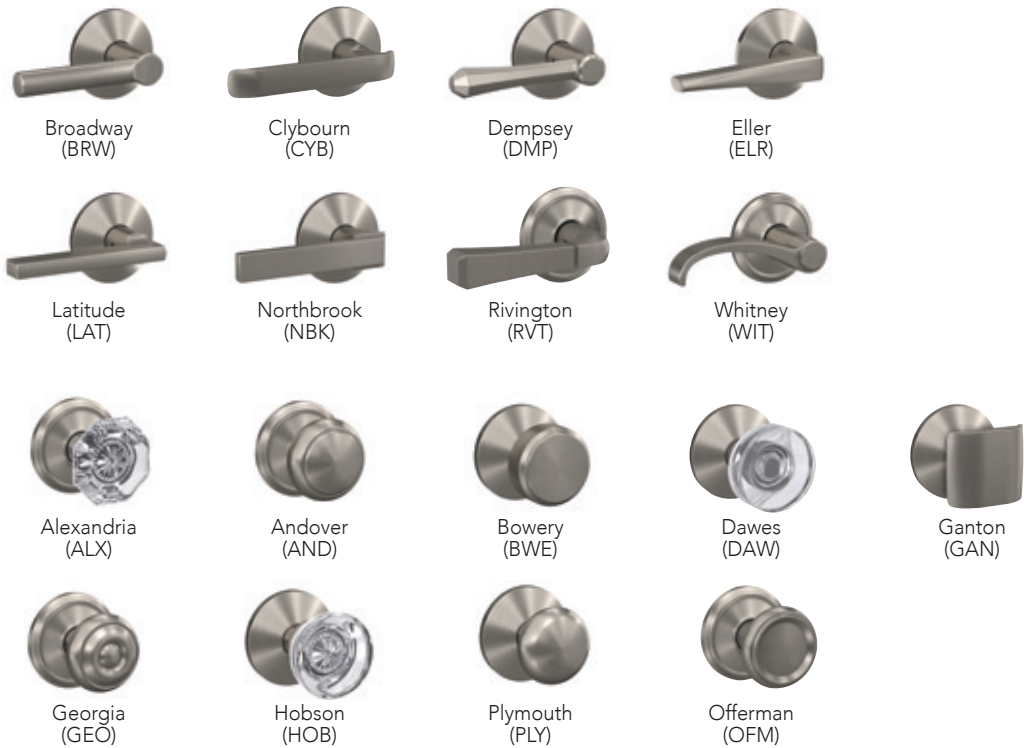

Handlesets FC Series

BE479, BE469, BE375, & BE365 pair with Camelot, Century & Plymouth only.

FC285 available exterior styles

FC285 available interior styles

For the full FC285 Handleset list price, add the price of the FC285 Exterior Option to the price of the FC285 Interior Option