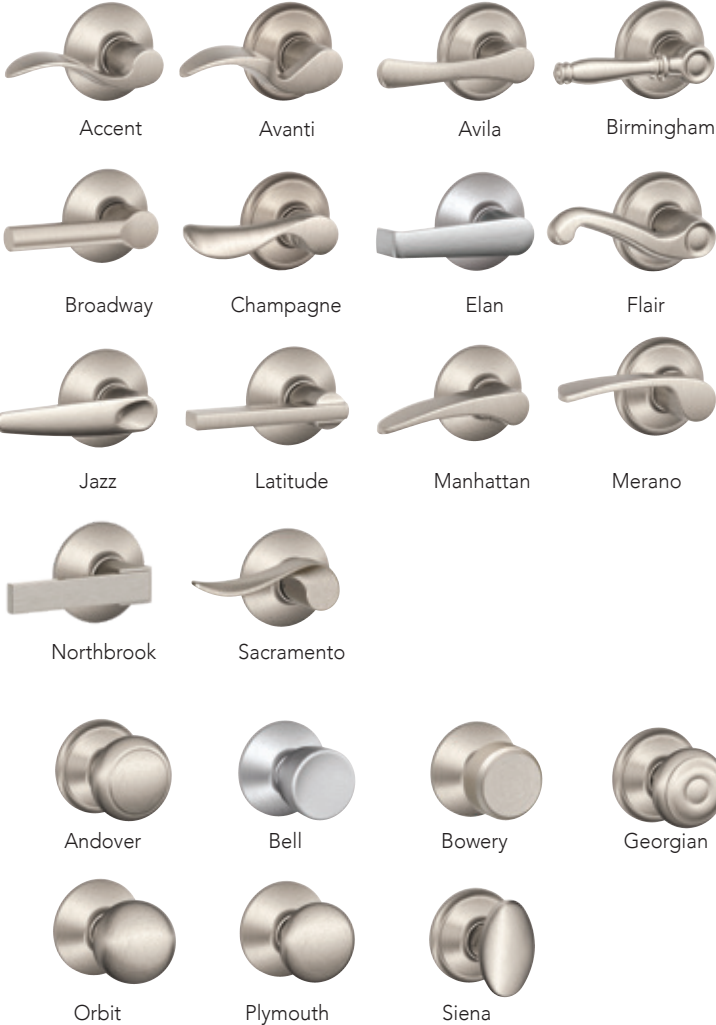

Style is in the **details.**

Schlage believes that the “finishing touch” is just as important as the first. Which is why we make distinctive door hardware designed not just to match your personal style, but to welcome you home. From classic looks that never go out of style to bold contemporary designs, our knobs and levers fit and accentuate virtually any décor – and, with multiple functions available, any door.

Proven quality & durability

- Highest residential security rating
- Safe and Easy Exit keyed entry lock unlocks when the door is opened from the inside, allowing you to leave quickly and conveniently, and re-enter easily
- Limited lifetime finish and mechanical guarantee*
- BHMA Residential Grade AAA
- Commercial Grade 2 product

Easy installation

- Guaranteed to fit on standard doors
- Installs in minutes with a screwdriver
- Reversible levers available
- Self-guiding screws align and snap themselves into place
- Universal latches slide easily into place, requiring no additional tools or manual adjustments

*See the product warranty for full details