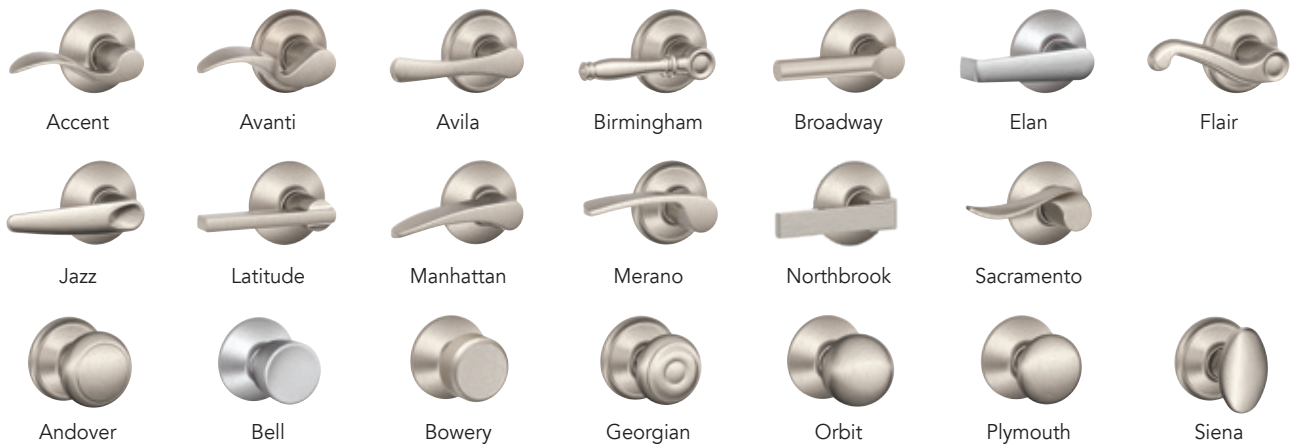

Decorative Collections
F Series

A step above the standard F Series line with Decorative trim options for additional design possibilities

F Series

Classic line of Schlage door hardware with a variety of knobs and levers on standard trim

J Series

Door hardware performs at a price that won't compromise your budget

Full product offering

FCT SERIES 3/4 TRIM HANDLESETS

FC SERIES LEVERS AND KNOBS

FC SERIES TRIM

Finish options

* Available in Schlage Custom and Schlage Electronics only.

F AND FC SERIES HANDLESETS

*Not available in FC series

DECORATIVE TRIM

B SERIES DEADBOLTS

Deco deadbolts available. See deco trim for details

* No matching deadbolt

F SERIES LEVERS AND KNOBS

About Allegion™