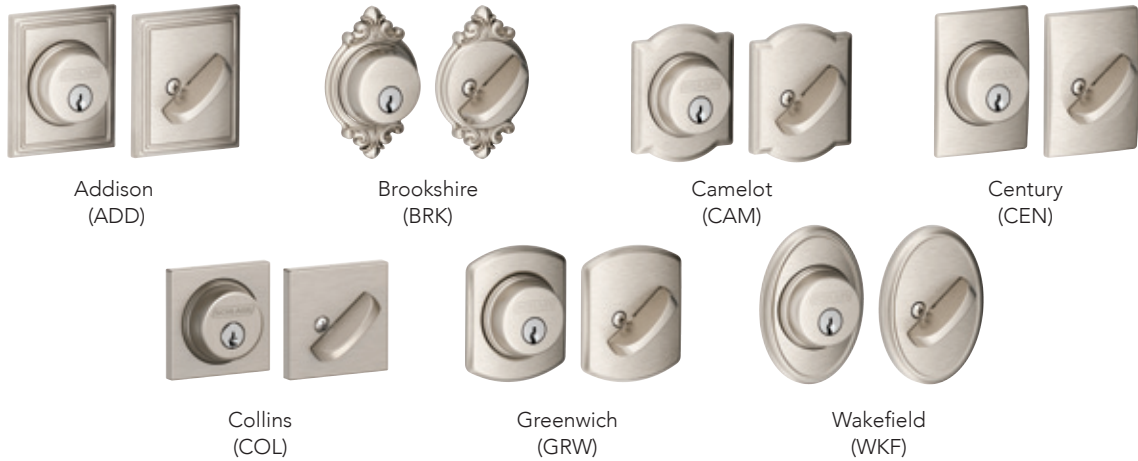

Express your style

- Available in a variety of durable finishes to complement your home's style
- Decorative trim options add the perfect finishing touch

Proven quality & durability

- Designed for strength and durability
- Larger, solid 1-inch bolt
- One-piece exterior protects against prying with sharp objects
- Highest residential security rating
- Contains anti-drill pins and plates to help prevent intruders from drilling out lock

List Price Adders:

Visual Package Options (highlighted) - add \$5 to list price

Triple Option Latch - add \$2 to list price; Box Pack Only

UL Latch - add \$6 to list price (B60, B80, B81 Functions Box Pack Only)

B62 NOT AVAILABLE WITH UL LATCH

Split Finish - add \$6.50 to highest list price; Box Pack Only

Stand out **effortlessly.**

Schlage's Decorative Collections make it easy to match our strength to your style. With more than 1,000 customized design and finish options in all, your decor will be limited by only your imagination.

Pair a deadbolt with our inspired decorative trim options to bring your vision to life.*

* LOCKS SHIP COMPLETE WITH TRIM ATTACHED

Follow these steps for pricing decorative combinations:

1. Locate the list price of the deadbolt in the Deadbolt section.
2. Use the chart below to find the list price adder for the matching Decorative Collection upgrade.
3. Add the list prices together for the total list price of the new combination.