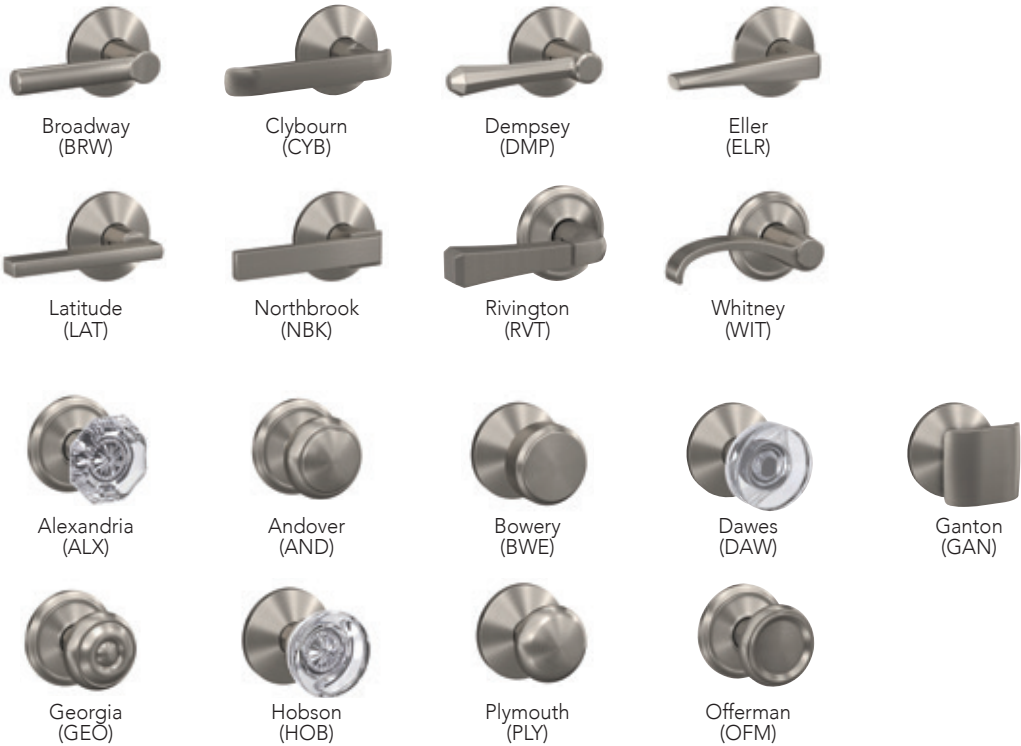

**FC59
Available
Interior
Styles**