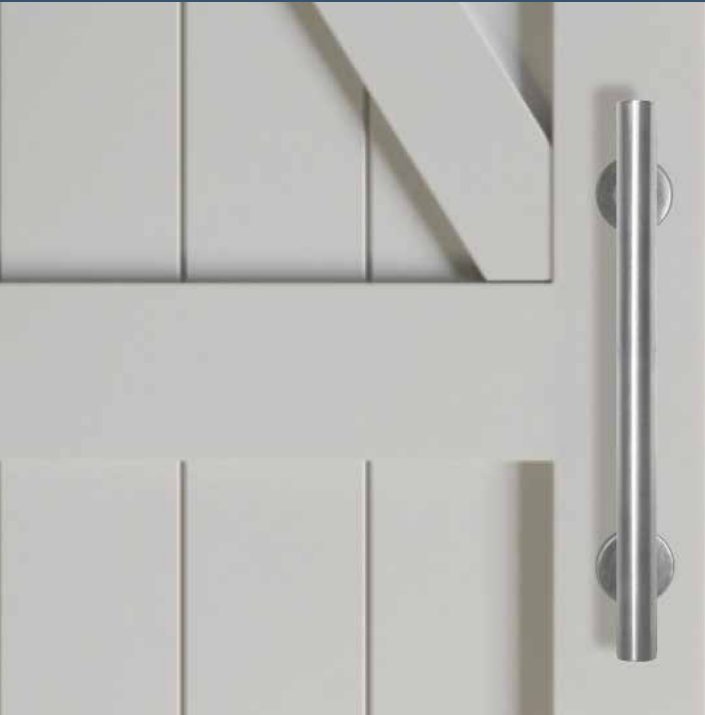

# DELANEY® INTRODUCING NEW BARN DOOR COMBO ROUND PULL WITH FLUSH MOUNT

Our high quality, solid 12in. round handle with 9in flush mount pull adds a striking look to any sliding door. With only 2 screws needed to install this hardware combo kit, it is a quick and easy upgrade.

## FEATURES:

- Round lever on exterior of door
- No-routing flush mount plate on side of door toward wall
- Uses two screws to mount, no mortising needed
- Easy to install
- High quality, solid handle pull construction