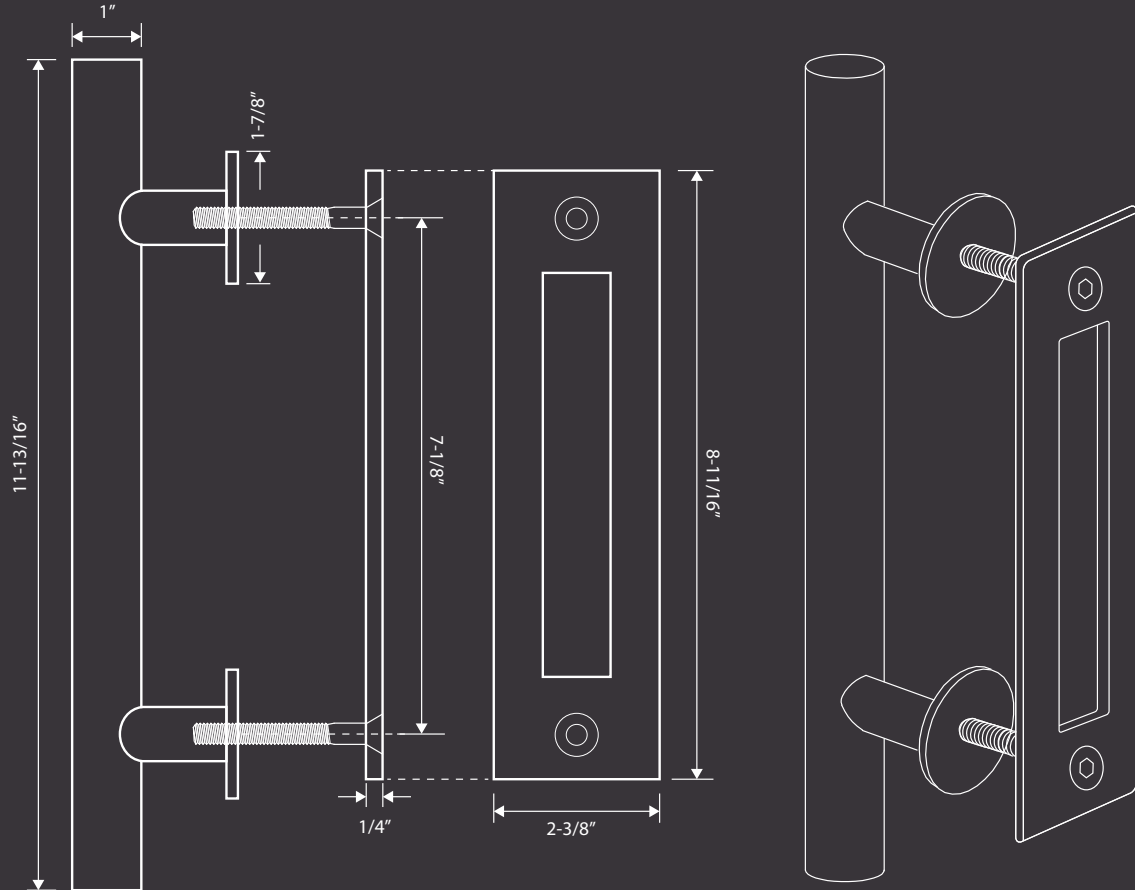

# DELANEY® INTRODUCING NEW BARN DOOR COMBO ROUND PULL WITH FLUSH MOUNT

Our high quality, solid 12in. round handle with 9in flush mount pull adds a striking look to any sliding door. With only 2 screws needed to install this hardware combo kit, it is a quick and easy upgrade.

## FEATURES:

- Round lever on exterior of door
- No-routing flush mount plate on side of door toward wall
- Uses two screws to mount, no mortising needed
- Easy to install
- High quality, solid handle pull construction

## COMPONENTS:

- 12" pull handle
- 9" flush mount finger pull
- 2 x screws
- 2 x pad
- 2 x wrench

Contact your local rep today or contact Delaney at;  
1.800.952.4430, ext. 2 | [orders@delaneyhardware.com](mailto:orders@delaneyhardware.com) | [www.DelaneyHardware.com](http://www.DelaneyHardware.com)