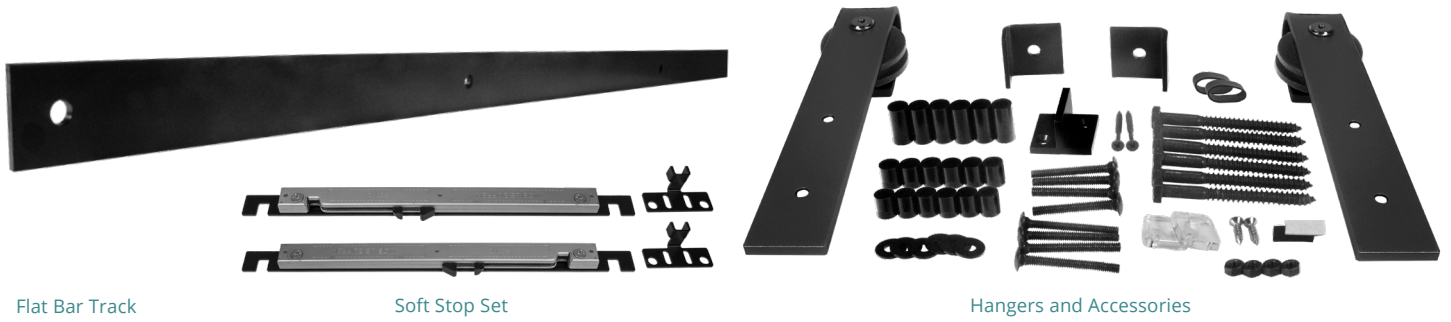

INCLUDES

MPJ Straps Hangers
Track - T-Guide - Fixed Stops
Mounting Hardware & Trim Extensions

Proudly Manufactured in the USA

NEW MP Series Barn Door Pack (1-3/8" & 1-3/4" doors up to 200 lbs each)

MP Series Barn Door Pack is Goldberg Brothers' everything-in-one-box solution - helps you stay organized at your job site and makes a great presentation to your customers. Track, MP J-Strap hangers, mounting hardware and accessories are included in this pack. Soft stops, MP Series miscellaneous parts, door pulls and other accessories sold separately.

Flat Bar Track

Hangers and Accessories

MP Series Barn Door Pack*	Matte Black Part No.	Silver Metallic Part No.
Barn Door Pack MP J-Strap 4'0" (2'0" wide door)	1402855	1402854
Barn Door Pack MP J-Strap 5'0" (2'6" wide door)	1402857	1402856
Barn Door Pack MP J-Strap 5'4" (2'8" wide door)	1402859	1402858
Barn Door Pack MP J-Strap 6'0" (3'0" wide door)	1402861	1402860
Barn Door Pack MP J-Strap 8'0" (4'0" wide door)	1402863	1402862

* Includes Track, J-Strap Hanger, Door Stop, Anti-Jump Blocks, Floor T-Guide, Door and Wall Mounting Hardware

MP Series Parts & Accessories (1-3/8" & 1-3/4" doors up to 200 lbs each)

MP Series Components - Multi-Project economical alternative. Each J-Strap set comes with mounting hardware and accessories. Tracks, track accessories, miscellaneous parts and door pulls sold separately.

Flat Bar Track

Soft Stop Set

Hangers and Accessories

MP Series J-Strap Hardware Set	Matte Black Part No.	Silver Metallic Part No.
Hardware Set 1-3/8" & 1-3/4"	1402864	n/a

* Includes J-Strap Hanger, Door Stop, Anti-Jump Blocks, Floor T-Guide, Door and Wall Mounting Hardware