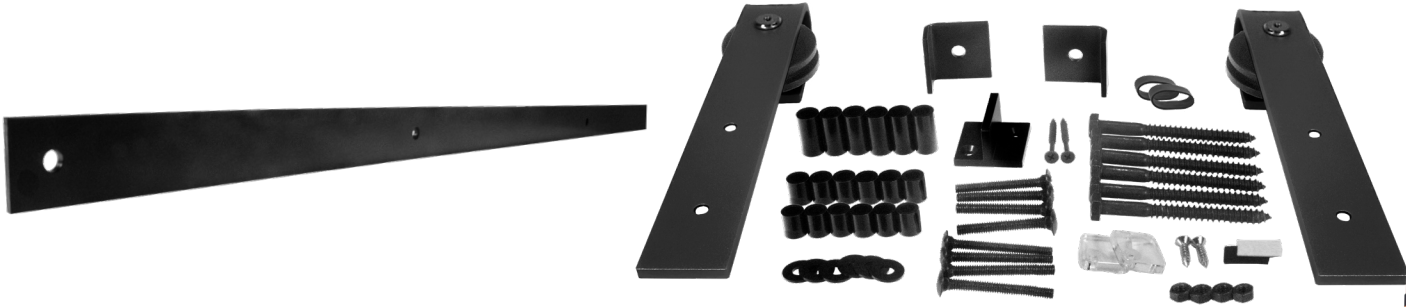

Introducing BARN DOOR HARDWARE PACK

ALLIANCE
DOOR PRODUCTS

BARN DOOR HARDWARE

200 lb Track & Hardware Kit
for a 1-3/8" to 1-3/4" thick door

- Matte Black Texture
- Silver Metallic
- Bronze Texture
- 4" track (31" door)
- 5" track (32" door)
- 5 1/4" track (32" door)
- 6" track (36" door)
- 8" track (48" door)

INCLUDES

MPJ Straps Hangers
Track - T-Guide - Fixed Stops
Mounting Hardware & Trim Extensions

Proudly Manufactured in the USA

NEW MP Series Barn Door Pack (1-3/8" & 1-3/4" doors up to 200 lbs each)

MP Series Barn Door Pack is Goldberg Brothers' everything-in-one-box solution - helps you stay organized at your job site and makes a great presentation to your customers. Track, MP J-Strap hangers, mounting hardware and accessories are included in this pack. Soft stops, MP Series miscellaneous parts, door pulls and other accessories sold separately.

Flat Bar Track

Hangers and Accessories

MP Series Barn Door Pack*	Matte Black Part No.	Silver Metallic Part No.
Barn Door Pack MP J-Strap 4'0" (2'0" wide door)	1402855	1402854
Barn Door Pack MP J-Strap 5'0" (2'6" wide door)	1402857	1402856
Barn Door Pack MP J-Strap 5'4" (2'8" wide door)	1402859	1402858
Barn Door Pack MP J-Strap 6'0" (3'0" wide door)	1402861	1402860
Barn Door Pack MP J-Strap 8'0" (4'0" wide door)	1402863	1402862

* Includes Track, J-Strap Hanger, Door Stop, Anti-Jump Blocks, Floor T-Guide, Door and Wall Mounting Hardware

MP Series Parts & Accessories (1-3/8" & 1-3/4" doors up to 200 lbs each)

MP Series Components - Multi-Project economical alternative. Each J-Strap set comes with mounting hardware and accessories. Tracks, track accessories, miscellaneous parts and door pulls sold separately.